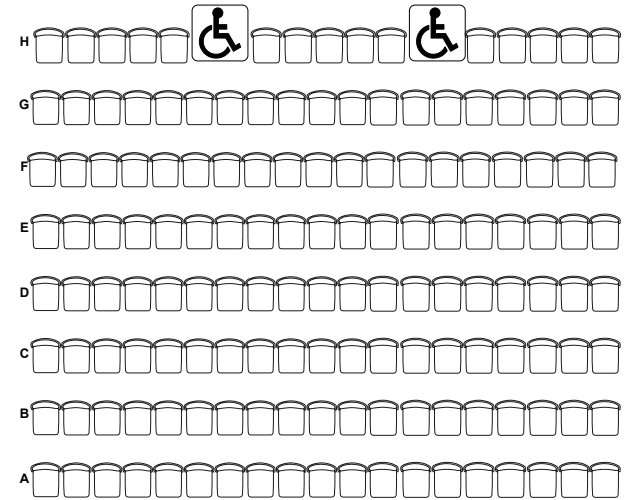

Cinema Floorplan

Cinema 1

Screen

Cinema 2

Screen