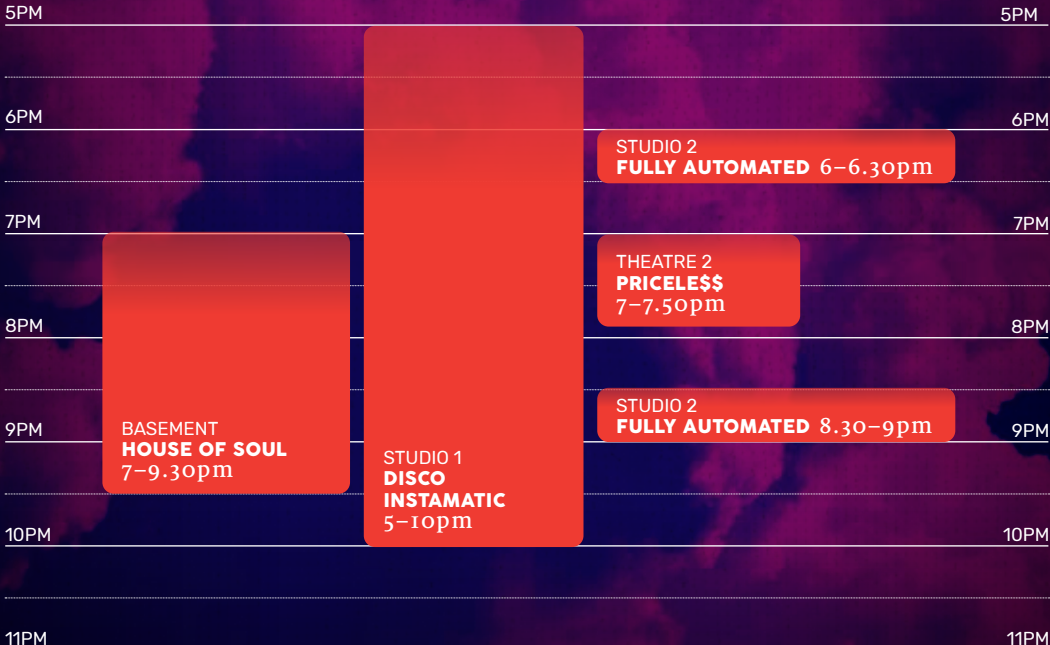

8PM

8PM

9PM

9PM

10PM

10PM

11PM

11PM

HOTA GALLERY
LEGO® UP LATE
6.30-9.30pm

STUDIO 1
DISCO INSTAMATIC
5-8.30pm

STUDIO 1
DISCO INSTAMATIC
OPENING PARTY
8.30-11.30pm

STUDIO 2
FULLY AUTOMATED 6-6.30pm

BASEMENT
YOU CAN'T SAY THAT
7-8pm

THEATRE 2
PRICELESS\$
7-7.50pm

STUDIO 2
FULLY AUTOMATED 8.30-9pm

BAR OPEN FOR ALL PERFORMANCES.

FRI 15 JUL UNDERGROUND

BAR OPEN FOR ALL PERFORMANCES.

SAT 16 JUL UNDERGROUND

HOME OF THE ARTS **HOTA**